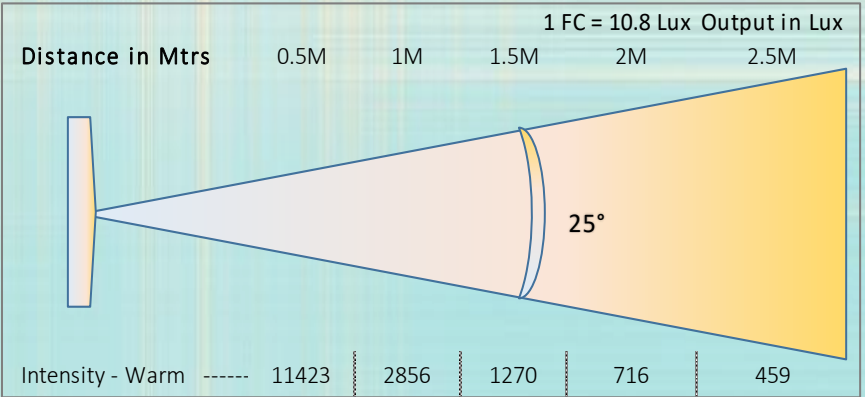

Technical Specifications:

Electrical & Power:

- Power Consumption : 50W
- Input Power : DC 24V

Optical Arrangement:

- Beam Angle : 25°
- Optional Beam Angle : 15° , 45°
- Field Angle : 32°

Lamp Source:

- LED Source : SMD Based
- Colour Temperature : RGBW
- Lumens/W : > 55
- Net Luminous Flux : 2750
- LED Power : 4W
- No of LED's : 18 No's
- LED Hours Burning life : 50,000

Control & Others:

- Control Option : DmX 512
- DmX Channels : 4 DmX Channels
- Working Temperature : +55° ~ -30°

Physical & Construction:

- Dimension : 250 x 225 x 125 mm
- Ingress Protection : IP65 Rated
- Body Housing : Aluminium Die Casted
- Body Colour : Black/ Grey/ Custom
- Mounting Type : Yoke Mount
- Impact Resistance : IK07
- Cooling : Passive Cooling System
- Protection Class : III Class
- Weight : 2.35 Kgs / 5.18 lbs

Features:

Consumption	Control	Lamp Source	Beam Angle	CC Temp.	IP Rating
 50W	 DMX 512	 LED SMD	 25°	 RGBW	 IP65

Photometry Readings:

- Available Models:**
- LK WASH S 100C
 - LK WASH S 180C
 - LK WASH S 160C
 - LK WASH D 160C
 - LK WASH D 260C
 - LK WASH D 320C