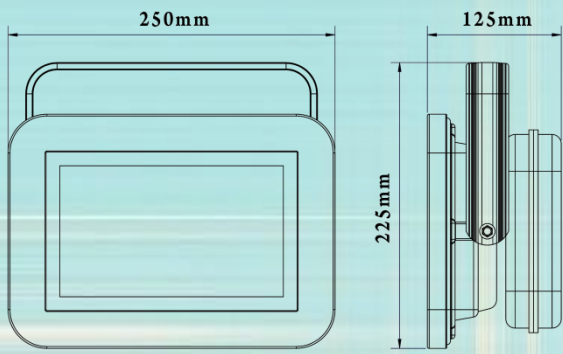

Technical Specifications:

Electrical & Power:

- Power Consumption : 50W
- Input Power : DC 24V

Optical Arrangement:

- Beam Angle : 25°
- Optional Beam Angle : 15° , 45°
- Field Angle : 32°

Lamp Source:

- LED Source : SMD Based
- Colour Temperature : RGBW
- Lumens/W : > 55
- Net Luminous Flux : 2750
- LED Power : 4W
- No of LED's : 18 No's
- LED Hours Burning life : 50,000

Control & Others:

- Control Option : DmX 512
- DmX Channels : 4 DmX Channels
- Working Temperature : +55° ~ -30°

Physical & Construction:

- Dimension : 250 x 225 x 125 mm
- Ingress Protection : IP65 Rated
- Body Housing : Aluminium Die Casted
- Body Colour : Black/ Grey/ Custom
- Mounting Type : Yoke Mount
- Impact Resistance : IK07
- Cooling : Passive Cooling System
- Protection Class : III Class
- Weight : 2.35 Kgs / 5.18 lbs

Features:

Consumption	Control	Lamp Source	Beam Angle	CC Temp.	IP Rating
 50W	 DMX 512	 LED SMD	 25°	 RGBW	 IP65

Photometry Readings:

- Available Models:**
- LK WASH S 100C
 - LK WASH S 180C
 - LK WASH S 160C
 - LK WASH D 160C
 - LK WASH D 260C
 - LK WASH D 320C