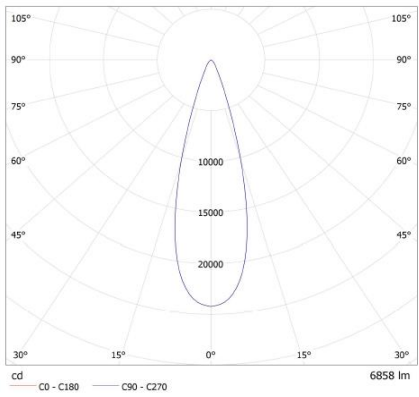

Technical Specifications:

Electrical & Power:

- Power Consumption : 50W
- Input Power : DC 24V

Optical Arrangement:

- Beam Angle : 25°
- Optional Beam Angle : 15° , 45°
- Field Angle : 32°

Lamp Source:

- LED Source : SMD Based
- Colour Temperature : RGBW
- Lumens/W : > 55
- Net Luminous Flux : 2750
- LED Power : 4W
- No of LED's : 18 No's
- LED Hours Burning life : 50,000

Control & Others:

- Control Option : DmX 512
- DmX Channels : 4 DmX Channels
- Working Temperature : +55° ~ -30°

Physical & Construction:

- Dimension : 250 x 225 x 125 mm
- Ingress Protection : IP65 Rated
- Body Housing : Aluminium Die Casted
- Body Colour : Black/ Grey/ Custom
- Mounting Type : Yoke Mount
- Impact Resistance : IK07
- Cooling : Passive Cooling System
- Protection Class : III Class
- Weight : 2.35 Kgs / 5.18 lbs

Features:

Consumption	Control	Lamp Source	Beam Angle	CC Temp.	IP Rating
 50W	 DMX 512	 LED SMD	 25°	 RGBW	 IP65

Photometry Readings:

- Available Models:**
- LK WASH S 100C
 - LK WASH S 180C
 - LK WASH S 160C
 - LK WASH D 160C
 - LK WASH D 260C
 - LK WASH D 320C

Available Beam Angle: