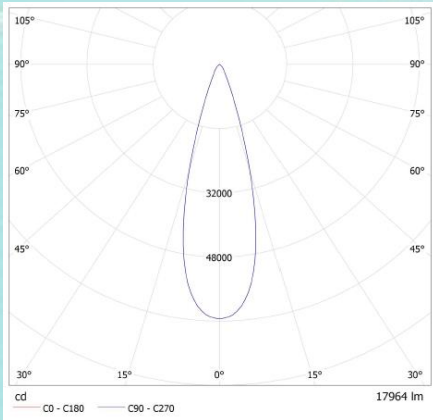

Technical Specifications:

Electrical & Power:

- Power Consumption : 180W
- Input Power : DC 24V

Optical Arrangement:

- Beam Angle : 25°
- Optional Beam Angle : 15° , 45°
- Field Angle : 32°

Lamp Source:

- LED Source : SMD Based
- Colour Temperature : RGBW
- Lumens/W : > 55
- Net Luminous Flux : 9900
- LED Power : 4W
- No of LED's : 72
- LED Hours Burning life : 50,000

Features:

Consumption

Control

Lamp Source

Beam Angle

CC Temp.

IP Rating

Photometry Readings:

Available Models:

- LK WASH S 50C
- LK WASH S 180C
- LK WASH S 160C
- LK WASH D 160C
- LK WASH D 260C
- LK WASH D 320C

Available Beam Angle: