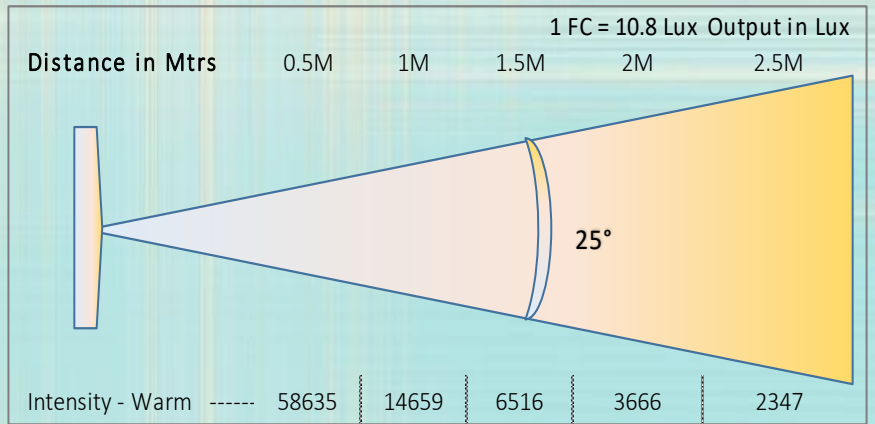

Technical Specifications:

Electrical & Power:

- Power Consumption : 180W
- Input Power : DC 24V

Optical Arrangement:

- Beam Angle : 25°
- Optional Beam Angle : 15° , 45°
- Field Angle : 32°

Lamp Source:

- LED Source : SMD Based
- Colour Temperature : RGBW
- Lumens/W : > 55
- Net Luminous Flux : 9900
- LED Power : 4W
- No of LED's : 72
- LED Hours Burning life : 50,000

Features:

Consumption

Control

Lamp Source

Beam Angle

CC Temp.

IP Rating

Photometry Readings: