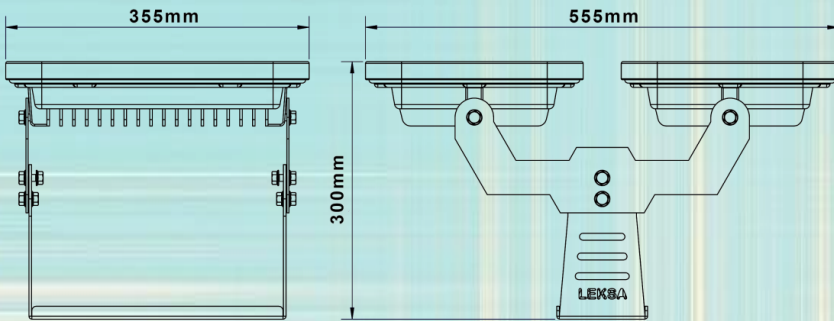

Photometry Readings: